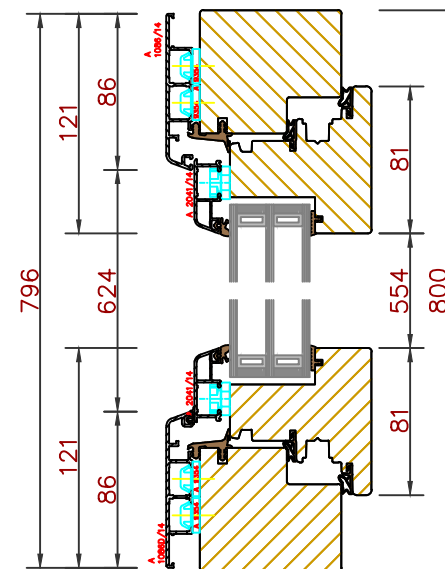

Fenêtre 2 vantaux

Bildau & Busmann

Fenster und Türen
Fenêtres et portes
Windows and Doors