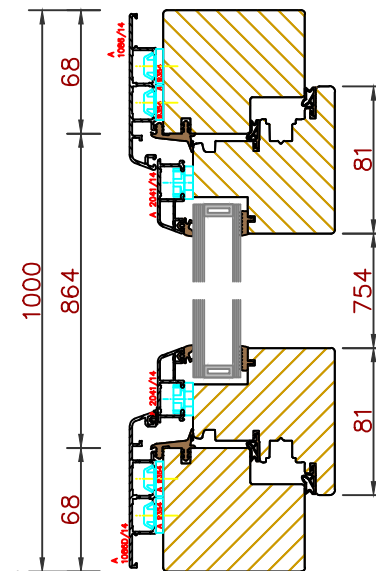

Fenêtre 1 vantail

Bildau & Bussmann

Fenster und Türen
Fenêtres et portes
Windows and Doors